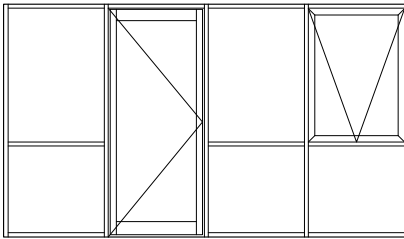

The Hunter Evo Double Flush Glazed Framing is the most versatile and flexible of the Alspec Commercial Framing Systems. Available in a frame depth of 101.6mm x 50mm and 150mm x 50mm, it is ideal for shopfronts.

With its straight cuts and flush glazing the Hunter Evo not only looks good, but is easy to fabricate and easy to install. Suitable for a range of double glazed glass thickness options to address the most demanding energy requirements. With self draining sub sills it also solves water leakage problems. The system can be internally or externally glazed along with incorporating the flexibility and appeal of gently curved or faceted frame installations. The Hunter Evo also provides a seamless interface with Alspec's extensive product offer.

Typical Configurations

101.6mm

150mm

CAD Cross Sections

Key Features

- Sharp unbroken lines
- Flush glazed appearance
- Robust frame
- Up to 40mm double glazed
- Easily adapts to Alspec's awnings and hinged doors

Technical Specifications

Frame Dimensions		
Option 1	101.6 x 50mm	
Option 2	150 x 50mm	
Maximum Recommended Sizes		
	101.6mm Frame	150mm Frame
Height	4200mm	4500mm
Width	2400mm	2400mm
Maximum Product Performance		
	101.6mm Frame	150mm Frame
SLS (Pa)	3500	6000
ULS (Pa)	8900	9000
Water (Pa)	1200	1000
Acoustic Performance		
Glass Type	Rw (C; C _{tr})	
6.38mm/ 12mm/ 6.38mm IGU	36 (-1,-5) dB	
Glazing Details		
	101.6mm Frame	150mm Frame
Glass Position	Front	Front
Double Glazed	15 - 30mm	15 - 40mm
Thermal Performance		
	101.6mm Frame	150mm Frame
Uw range DG	2.4 - 3.6	2.9 - 3.9
SHGC range DG	0.17 - 0.64	0.16 - 0.64
Compatible Systems		
Swan Evo 45mm Commercial Shopfront Door		
Torrens 45mm Commercial Shopfront Door		
35/50mm Awning Window		
ProTilt High Performance Awning/Casement		
ProGlide High Performance Sliding Door		
Altitude Apartment Sliding Door		
ProVista Sashless Double Hung Window		