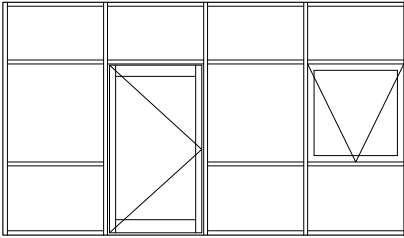

Hunter Evo

Double Flush Glazed Framing

SUITABLE FOR A RANGE OF DOUBLE
GLAZED GLASS THICKNESS OPTIONS.

1300 ALSPEC (1300 257 732)
alspec.com.au

alspec
ALUMINIUM SYSTEMS
SPECIALISTS

Double Flush Glazed Framing

The Hunter Evo Double Flush Glazed Framing is the most versatile and flexible of the Alspec Commercial Framing Systems. Available in a frame depth of 101.6mm x 50mm and 150mm x 50mm, it is ideal for shopfronts.

Typical Configurations

101.6mm

150mm

CAD Cross Sections

Key Features

- Sharp unbroken lines
- Flush glazed appearance
- Robust frame
- Up to 40mm double glazed
- Easily adapts to Alspec's awnings and hinged doors

Technical Specifications

Frame Dimensions		
Option 1	101.6 x 50mm	
Option 2	150 x 50mm	
Maximum Recommended Sizes		
	101.6mm Frame	150mm Frame
Height	4200mm	4500mm
Width	2400mm	2400mm
Maximum Product Performance		
	101.6mm Frame	150mm Frame
SLS (Pa)	3500	6000
ULS (Pa)	8900	9000
Water (Pa)	1200	1000
Acoustic Performance		
Glass Type	Rw (C; C _{tr})	
6.38mm/ 12mm/ 6.38mm IGU	36 (-1,-5) dB	
Glazing Details		
	101.6mm Frame	150mm Frame
Glass Position	Front	Front
Double Glazed	15 - 30mm	15 - 40mm
Thermal Performance		
	101.6mm Frame	150mm Frame
Uw range DG	2.4 - 3.6	2.9 - 3.9
SHGC range DG	0.17 - 0.64	0.16 - 0.64
Compatible Systems		
Swan Evo 45mm Commercial Shopfront Door		
Torrens 45mm Commercial Shopfront Door		
35/50mm Awning Window		
ProTilt High Performance Awning/Casement		
ProGlide High Performance Sliding Door		
Altitude Apartment Sliding Door		
ProVista Sashless Double Hung Window		