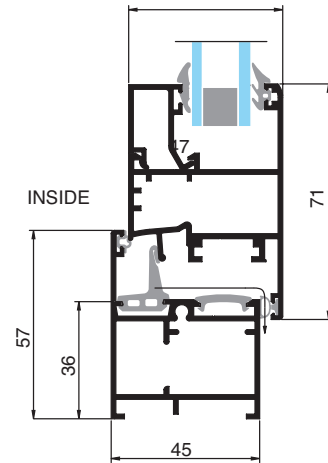

Frame

Single or Double Glazing

Excellent thermal & acoustic insulation available in a range of up to 30mm thickness to suit installation requirement.

Gasket

Made from EPDM provides initial protection for wind & water penetration.

Opening Styles

Style	Fixed	Hinged Doors	Awning	Turn & Tilt	Tilt In	Casement
Max Width		1000	1700	1200	1500	1200
Max Height	Various	3000	2000	2500	2200	2500
Max Weight (kg)		80	40	80	100	80

Design & Build: Englehart Homes