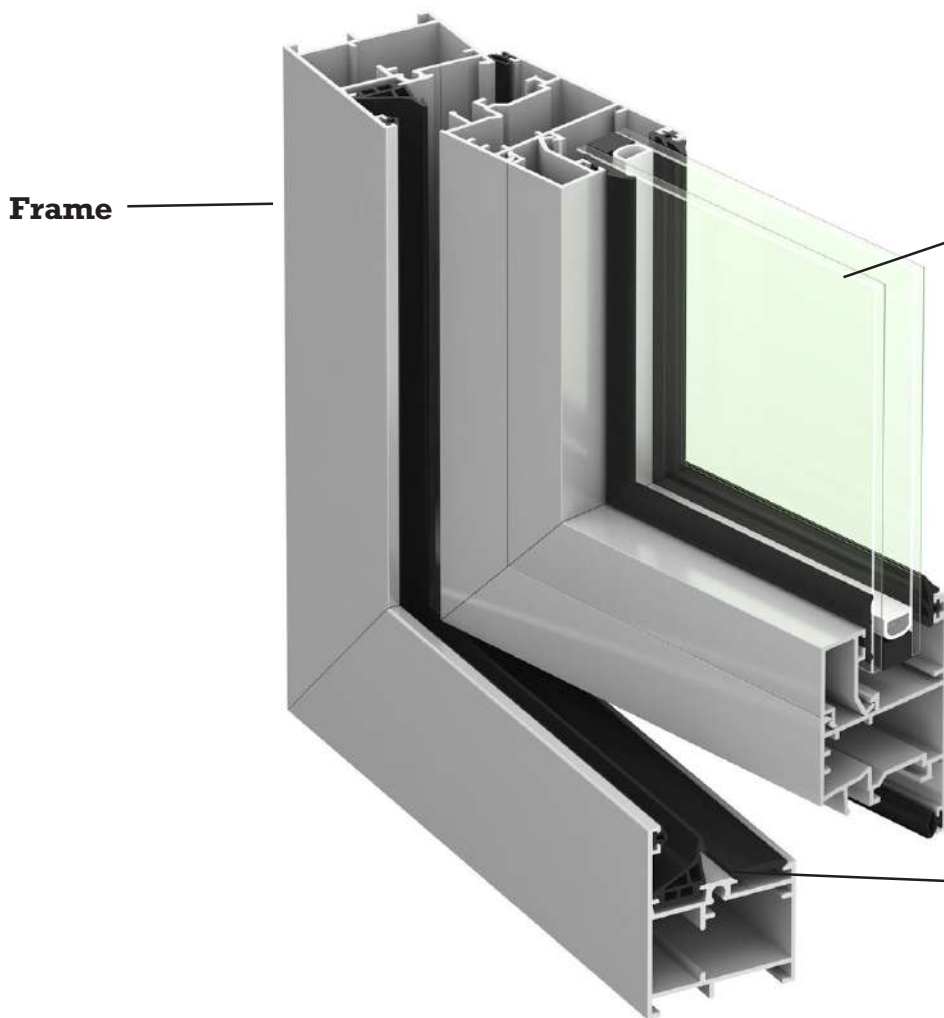

Frame

Single or Double Glazing

Excellent thermal & acoustic insulation available in a range of up to 30mm thickness to suit installation requirement.

Gasket

Made from EPDM provides initial protection for wind & water penetration.

Opening Styles

Style	Fixed	Hinged Doors	Awning	Turn & Tilt	Tilt In	Casement
Max Width		1000	1700	1200	1500	1200
Max Height	Various	3000	2000	2500	2200	2500
Max Weight (kg)		80	40	80	100	80

Design & Build: Englehart Homes